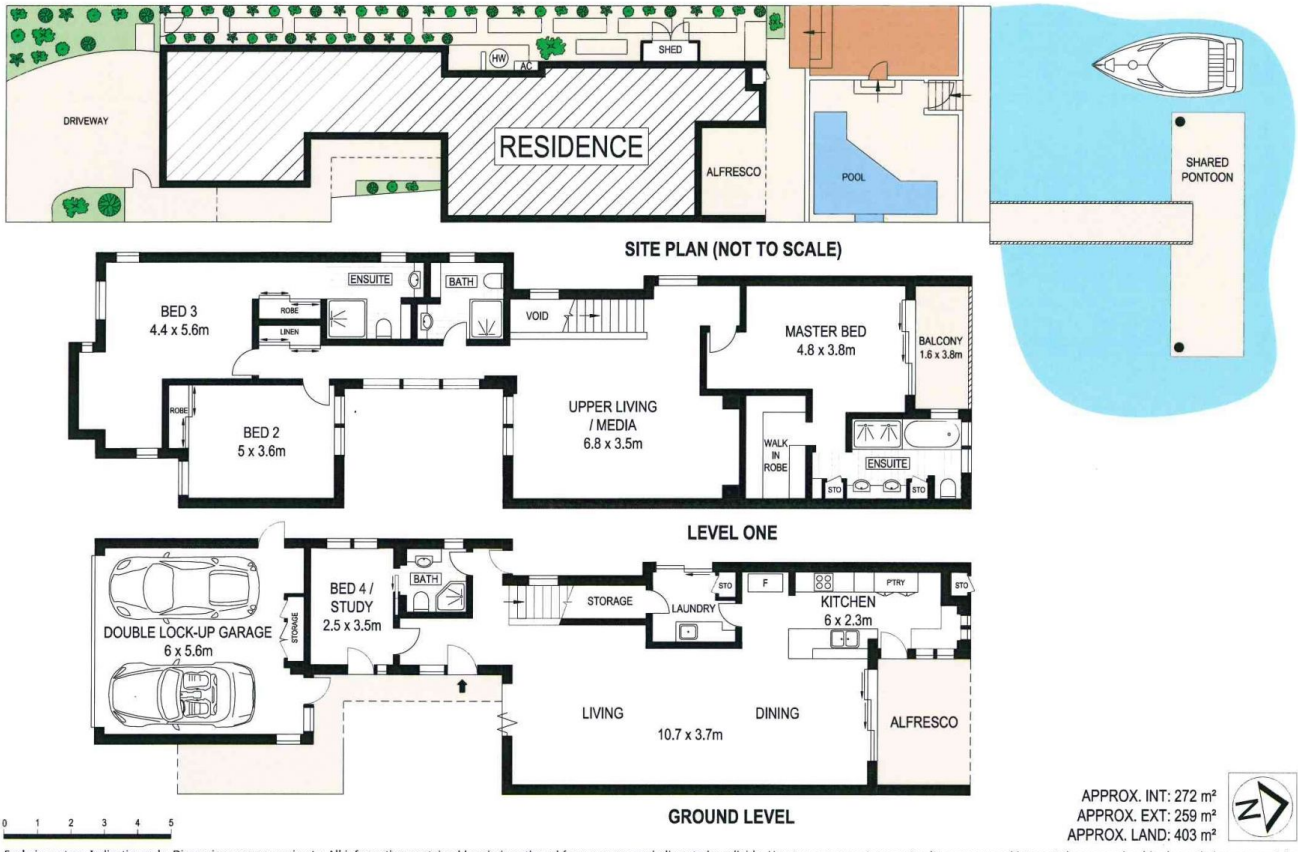

Isaac & Maria Genc
07 5532 9996

11A Vespa Crescent, Isle Of Capri