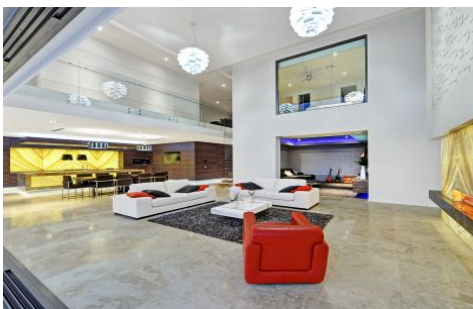

amir prestige

50 Royal Albert Crescent SOVEREIGN ISLANDS QLD

5 🛏 5 🍳 4 🚗

The grand architecturally designed home was positioned on a 720m²* block with 22.5*m water frontage. This contemporary home was constructed with full concrete construction with meticulous attention to detail. The impressive spacious open living area has 14m* commercial grade sliding door to the outdoor area. It offers superb water view!

Type : House

View : <https://www.amirprestige.com.au/sale/qld/gold-coast/sovereign-islands/residential/house/7260776>

Key features:

- * 5 large bedrooms and substantial home office
- * Stunning modern kitchen with Miele appliances, massive butlers pantry
- * Beautiful natural European Onyx marble benchtops and splashback
- * Impressive lounge features open living area with black-lit