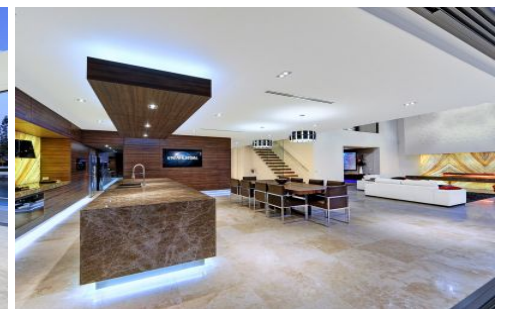

amir prestige

50 Royal Albert Crescent SOVEREIGN ISLANDS QLD

5 🛏 5 🍳 4 🚗

The grand architecturally designed home was positioned on a 720m²* block with 22.5*m water frontage. This contemporary home was constructed with full concrete construction with meticulous attention to detail. The impressive spacious open living area has 14m* commercial grade sliding door to the outdoor area. It offers superb water view!

Type : House

View : <https://www.amirprestige.com.au/sale/qld/gold-coast/sovereign-islands/residential/house/7260776>

Key features:

- * 5 large bedrooms and substantial home office
- * Stunning modern kitchen with Miele appliances, massive butlers pantry
- * Beautiful natural European Onyx marble benchtops and splashback
- * Impressive lounge features open living area with black-lit