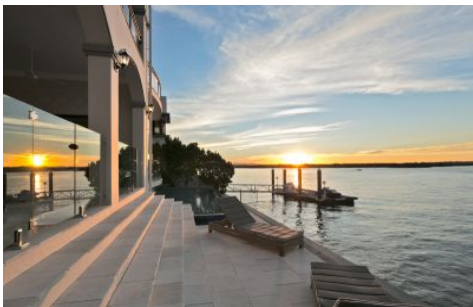

# amir prestige

12 Knightsbridge Parade East SOVEREIGN ISLANDS QLD

5 🚗 5 🚚 8 🚘

Come and immerse yourself in this stunning 3 level masterpiece with endless views, situated on the prestigious Knightsbridge Parade East overlooking the park from the front and the magnificent Broadwater on the back.

The entry is grand with custom designed glass and wrought iron double doors taking advantage of the breath taking Broadwater views. This home is timeless and majestic offering soaring ceilings, grand arches, flexible living and dining options, heated marble floors downstairs, smart wiring, solid cedar timber doors, windows and hardwood timber floors that were reclaimed from an old country church.