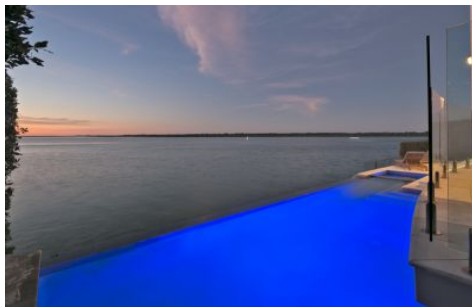

# amir prestige

12 Knightsbridge Parade East SOVEREIGN ISLANDS QLD

5 🚗 5 🚚 8 🚘

Come and immerse yourself in this stunning 3 level masterpiece with endless views, situated on the prestigious Knightsbridge Parade East overlooking the park from the front and the magnificent Broadwater on the back.

The entry is grand with custom designed glass and wrought iron double doors taking advantage of the breath taking Broadwater views. This home is timeless and majestic offering soaring ceilings, grand arches, flexible living and dining options, heated marble floors downstairs, smart wiring, solid cedar timber doors, windows and hardwood timber floors that were reclaimed from an old country church.