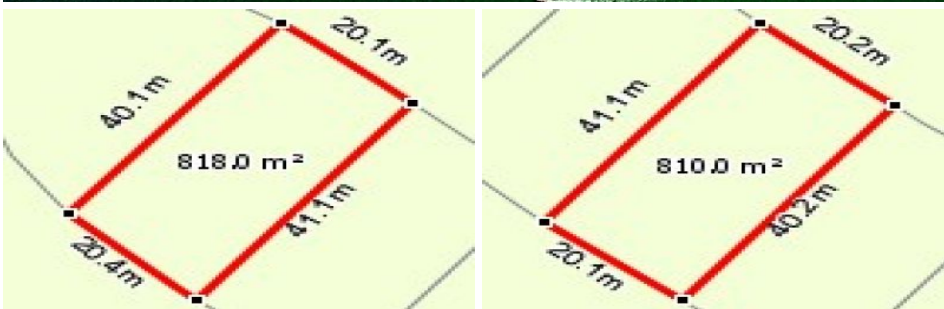

amir prestige

83 The Sovereign Mile SOVEREIGN ISLANDS QLD

This vacant block is surrounded by multi-million dollar homes and overlooking a wide calm canal. With limited availability of land on Sovereign Islands, this is the ideal time to purchase.

- Large 810sqm* block of land
- Extended canal views
- Wide 20.1m* water frontage
- Stunning landscaped public gardens
- Bridge free access to the Pacific Ocean
- North-East Facing water frontage
- Minutes by car to the vibrant shops, parkland and cafes of Paradise Point

View : <https://www.amirprestige.com.au/sale/qld/gold-coast/sovereign-islands/residential/land/7260933>

*= Approx

Disclaimer: The above information has not been verified.