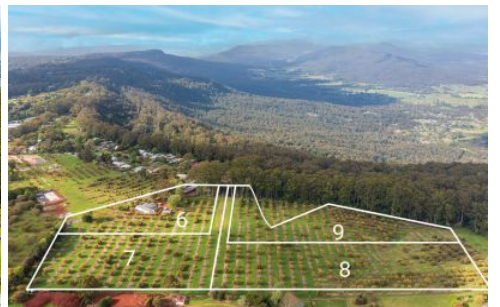

## Lot 8/41 -43 Manitzky Road Tamborine Mountain QLD

Perfectly positioned in the exclusive Blue Wing Estate, this superb softly elevated 6.86 acre allotment is your last chance to secure a blue-chip piece of beautiful Tamborine Mountain.

Serviced by a sealed driveway, on-site power and rich fertile soil; this whisper-quiet rectangle shape site offers unparalleled privacy fringed by rainforest national park.

Lot 8 features -

- 27,750 m2 of prime gently elevated land
- One of only 4 exclusive acreage Lots
- Power, water bore and bitumen driveway