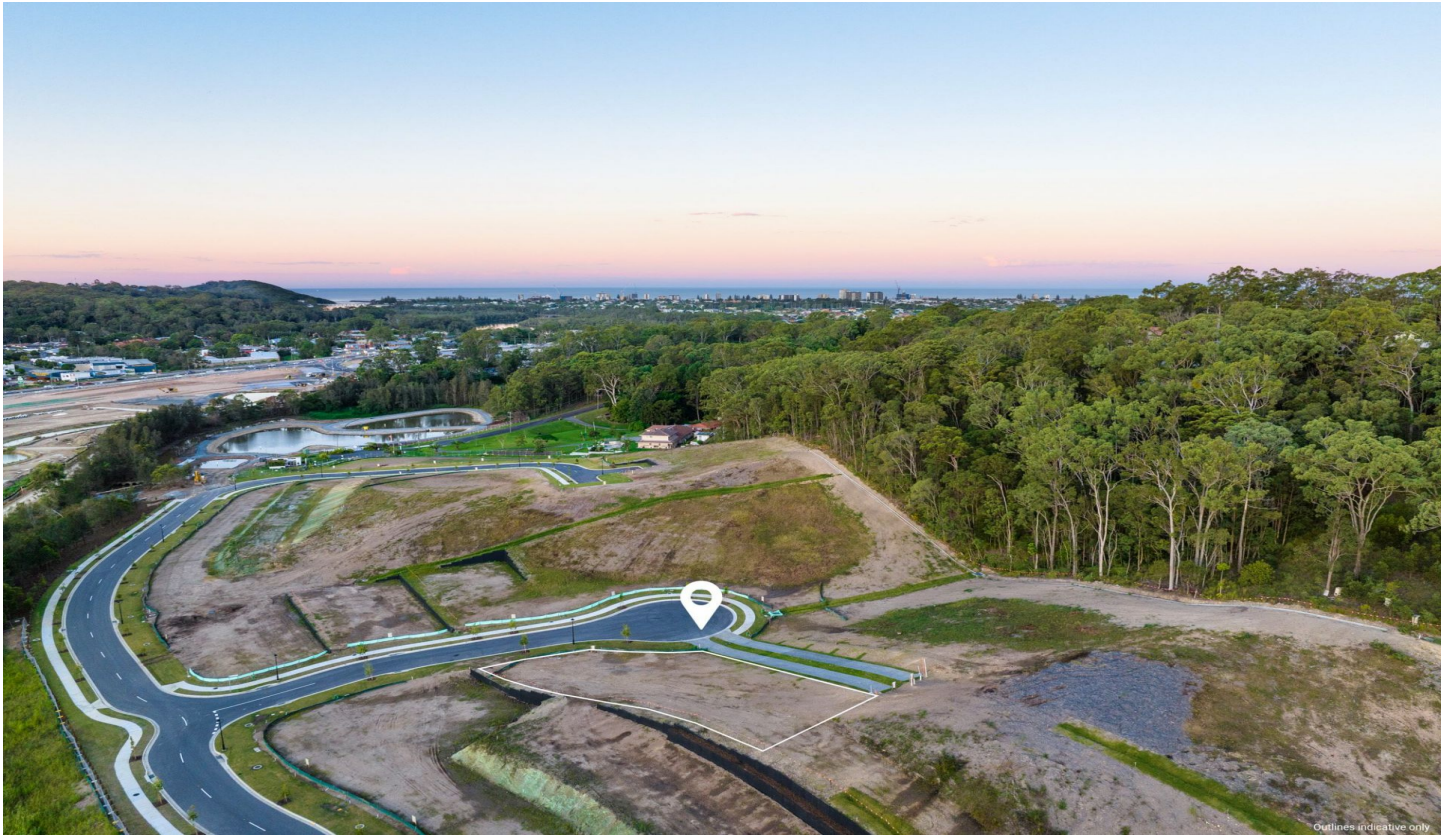

amir prestige

Outlines indicative only

3 Belvedere Court Burleigh Heads QLD

PLEASE CALL TO ARRANGE AN ON-SITE APPOINTMENT:

Introducing a once-in-a-lifetime opportunity to own your dream home in the serene and coveted neighbourhood of Burleigh Heads. Situated in a prime cul-de-sac location, this 985m² spacious and picturesque parcel of land boasts a gently undulating slope with a north east aspect stunning views, ample greenery, and an unparalleled tranquillity.

With plenty of room to build your dream home, you have the freedom to create a masterpiece that captures the essence of coastal living. Whether you are looking to build your forever home or to invest in a lucrative opportunity, this prime piece of real estate in Burleigh Heads is a must-see.