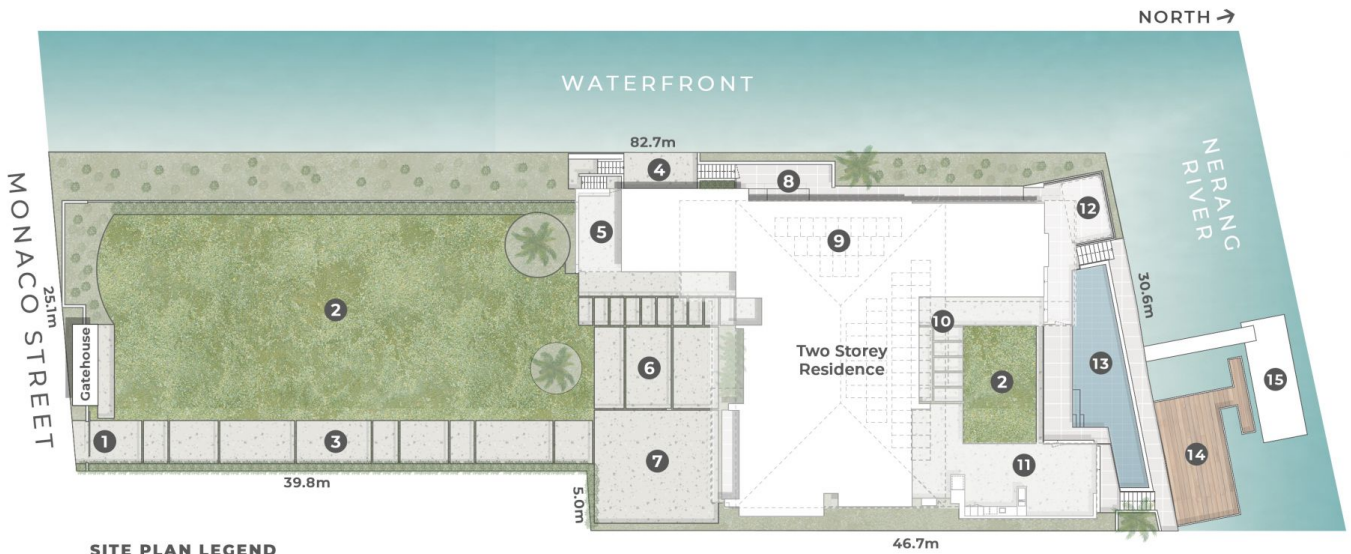

SITE PLAN LEGEND

1. Sliding Electric Security Gate | 2. Lawn | 3. Driveway | 4. Boat Ramp | 5. Carport | 6. Parking Court | 7. Basketball Half Court | 8. Clothes Drying Terrace
9. PV Solar Panels | 10. Outdoor Terrace | 11. Outdoor Kitchen, Living & Dining | 12. Cabana | 13. Swimming Pool | 14. Jetty | 15. Floating Pontoon

amir prestige

Amir Mian 0401 470 499
Joshua Soineva 0411 513 293
Marc Keswell 0477 000 619

87 Monaco Street
BROADBEACH WATERS

Internal 845m² | Covered External 288m² | **Total 1,133m²**

2,390m² **6 Bed + Media + Gym** **5 Bath + Powder** **3 Car + Off-Street**

First Floor Voids 85m²
Boathouse 46m²

pdc.