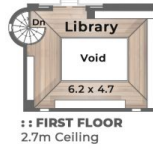

amir prestige

Ben Ada 0404 926 070

56 River Crescent
BROADBEACH WATERS

984m² 5 Bed + Studio + Media + Gym 7 Bath 4 Car

Internal 679m² | External Areas 187m² | Studio 46m² | Total 912m²

Void 95m² | Boat House 28m²

pdc.