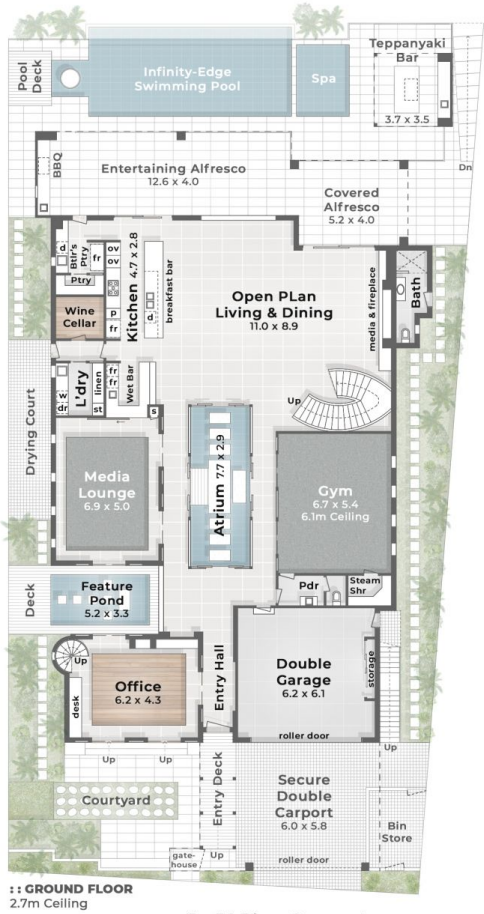

amir prestige

Ben Ada 0404 926 070

56 River Crescent
BROADBEACH WATERS

984m² 5 Bed + Studio + Media + Gym 7 Bath 4 Car

Internal 679m² | External Areas 187m² | Studio 46m² | Total 912m²

Void 95m² | Boat House 28m²

pdc.