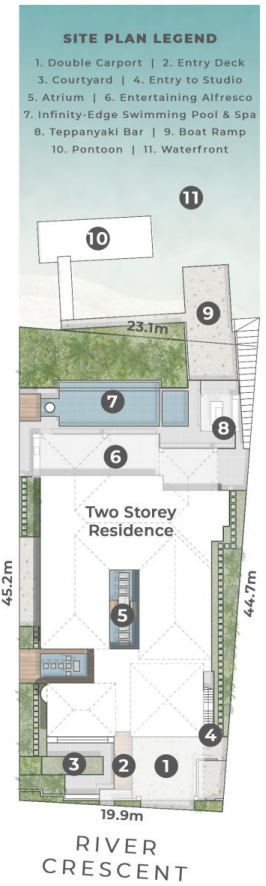

amir prestige

Ben Ada 0404 926 070

56 River Crescent
BROADBEACH WATERS

984m² 5 Bed + Studio + Media + Gym 7 Bath 4 Car

Internal 679m² | External Areas 187m² | Studio 46m² | Total 912m²

Void 95m² | Boat House 28m²

pdc.