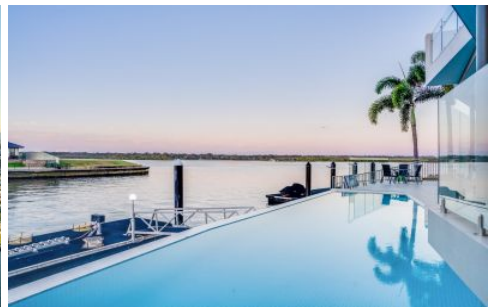

## 41 Parklane Terrace Sovereign Islands QLD

5 🏠 5 🚗 4 🚗

Positioned on prestigious Parklane Terrace, this captivating architectural creation showcasing breathtaking Broadwater views spanning across to South Stradbroke Island. The ultimate family home that is as brilliantly functional and luxurious as it is unforgettably sophisticated.

Created by renowned architect Jared Pool and built by David Radic. This trendy North-facing masterpiece boasts an expansive 26m\* of private waterfront, setting the stage for opulent living.

Expertly crafted to take full advantage of wide Broadwater views and finished to perfection, this contemporary residence reveals striking interiors offering a vast selection of indoor and outdoor living zones.