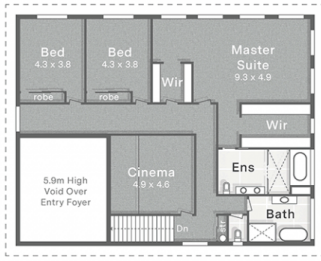

Gold Coast City Skyline Views