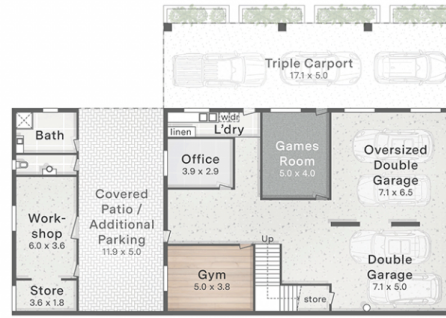

Gold Coast City Skyline Views